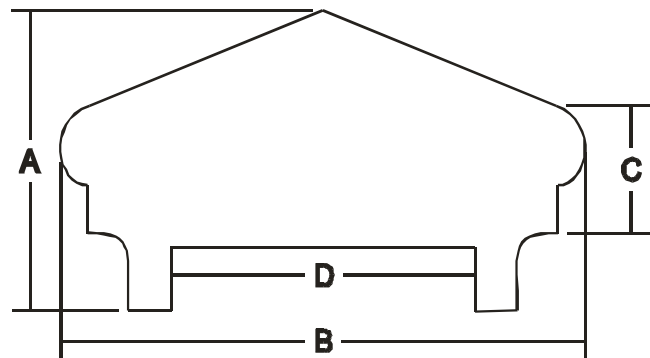

Wall Caps and Parapets

Wall and parapet caps can be as simple or as complex and dramatic as you design.

We have provided a few examples to choose from, or you can design your own.

Wall and parapet caps are manufactured in 8 foot lengths.

CWCP_001

CWCP_002

CWCP_003

CWCP_004

<u>Legend</u>	
A	= Overall Height
B	= Overall Width (at top)
C	= Special Height Dimension
D	= Special Width Dimension