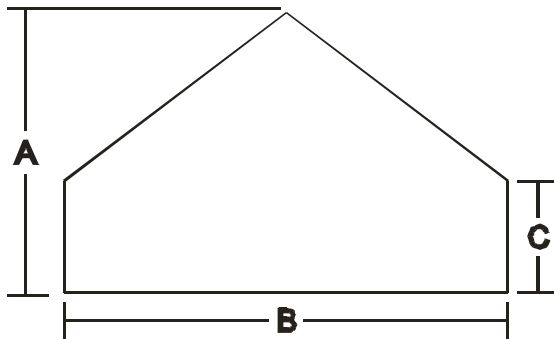

Wall Caps and Parapets

Wall and parapet caps can be as simple or as complex and dramatic as you design.

We have provided a few examples to choose from, or you can design your own.

Wall and parapet caps are manufactured in 8 foot lengths.

CWCP_001

CWCP_002

CWCP_003

CWCP_004

<u>Legend</u>	
A	= Overall Height
B	= Overall Width (at top)
C	= Special Height Dimension
D	= Special Width Dimension