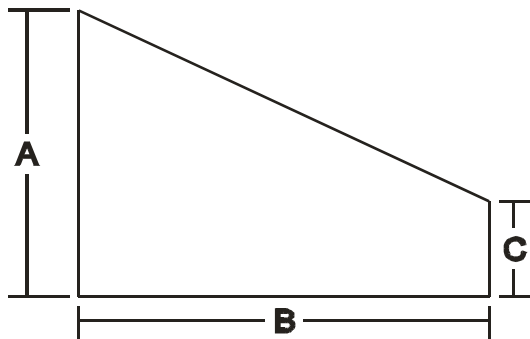

Wall Caps and Parapets

Wall and parapet caps can be as simple or as complex and dramatic as you design.

We have provided a few examples to choose from, or you can design your own.

Wall and parapet caps are manufactured in 8 foot lengths.

CWCP_001

CWCP_002

CWCP_003

CWCP_004

<u>Legend</u>	
A	= Overall Height
B	= Overall Width (at top)
C	= Special Height Dimension
D	= Special Width Dimension