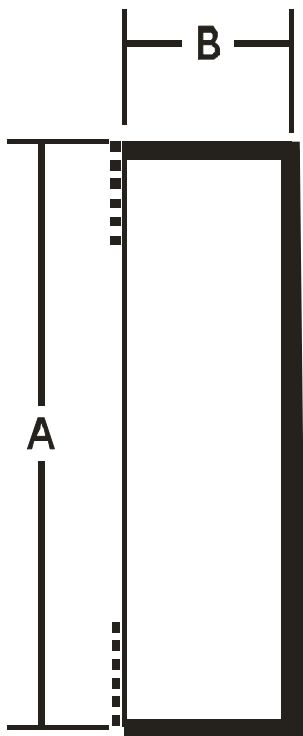

## Stock Trim

The following trim is standard and is usually available for shipment within 24 hours.

We can produce trim (foam only or basecoated) in various sizes, however please allow additional lead-time for those items.

All standard trim is manufactured in 8 foot lengths.

The dark line indicates where the mesh/basecoat will be applied.

<u>Item No.</u>	<u>A</u>	<u>B</u>
CSTA_001	4"	1"
CSTA_002	4"	1.5"
CSTA_003	6"	1"
CSTA_004	6"	1.5"
CSTA_005	6"	2"
CSTA_006	8"	1"
CSTA_007	8"	1.5"
CSTA_008	8"	2"
CSTA_009	10"	1"
CSTA_010	10"	1.5"
CSTA_011	10"	2"

<u>Legend</u>
<b>A</b> = Height
<b>B</b> = Width